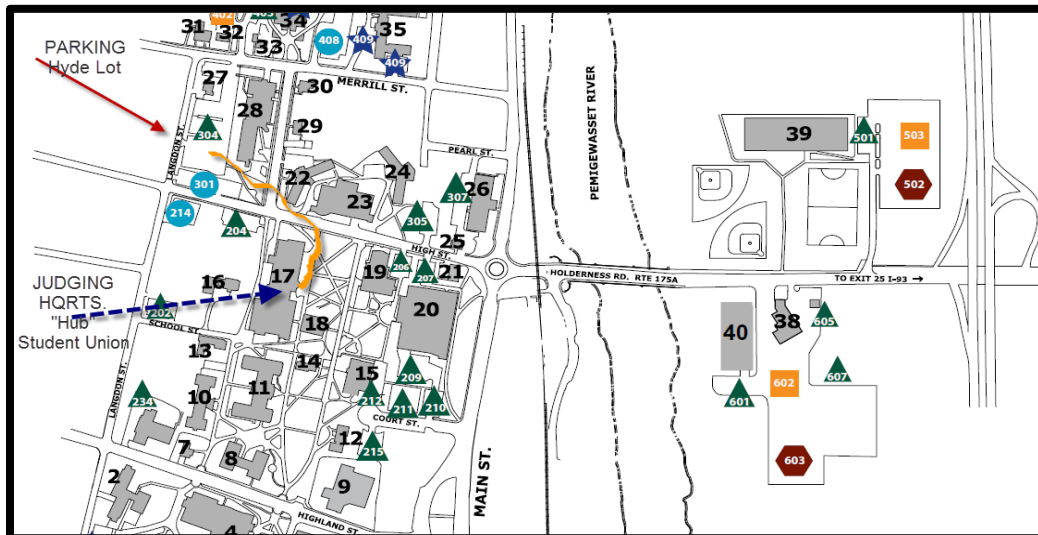

National History Day in New Hampshire Campus Maps

Address: 17 High Street, Plymouth, NH 03264-1595

Directions to Plymouth State University's HUB:

Take I-93 toward Plymouth. From Concord: 41.4 mi

Take exit 25 for NH-175 toward Holderness Rd/Plymouth. 0.2 mi

Turn right onto NH-175A W/State Hwy 175A W. 0.6 mi

At the traffic circle, go straight through (2nd exit) onto High St. 0.2 mi

At the cross walk at the top of the hill the HUB will be on your left

Parking

Lots 304, 301, 214, and 408 are available for NHDNH.

Each of these provides easy access to the events. Please park in one of these lots.

Event Locations

Parking – Lot #304 behind Hyde (#3 on map)

Registration - HUB (#1 on map)

Exhibits - HUB (#1 on map)

Other Categories - Hyde Hall (#2 on map)

Lunch – Prospect Dining Hall (#4 on map)

Awards Ceremony - HUB (#1 on map)

HUB

Registration: First floor fireplace at the base of the main staircase