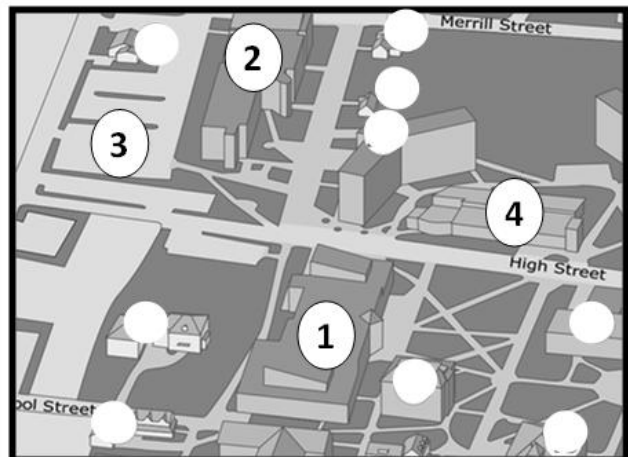

Turn right onto NH-175A W/State Hwy 175A W. 0.6 mi

At the traffic circle, go straight through (2nd exit) onto High St. 0.2 mi

At the cross walk at the top of the hill the HUB will be on your left

Parking

Lots 304, 301, 214, and 408 are available for NHDNH.

Each of these provides easy access to the events. Please park in one of these lots.

Event Locations

Parking – Lot #304 behind Hyde (#3 on map)

Registration - HUB (#1 on map)

Exhibits - HUB (#1 on map)

Other Categories - Hyde Hall (#2 on map)

Lunch – Prospect Dining Hall (#4 on map)

Awards Ceremony - HUB (#1 on map)

HUB

Registration: First floor fireplace at the base of the main staircase